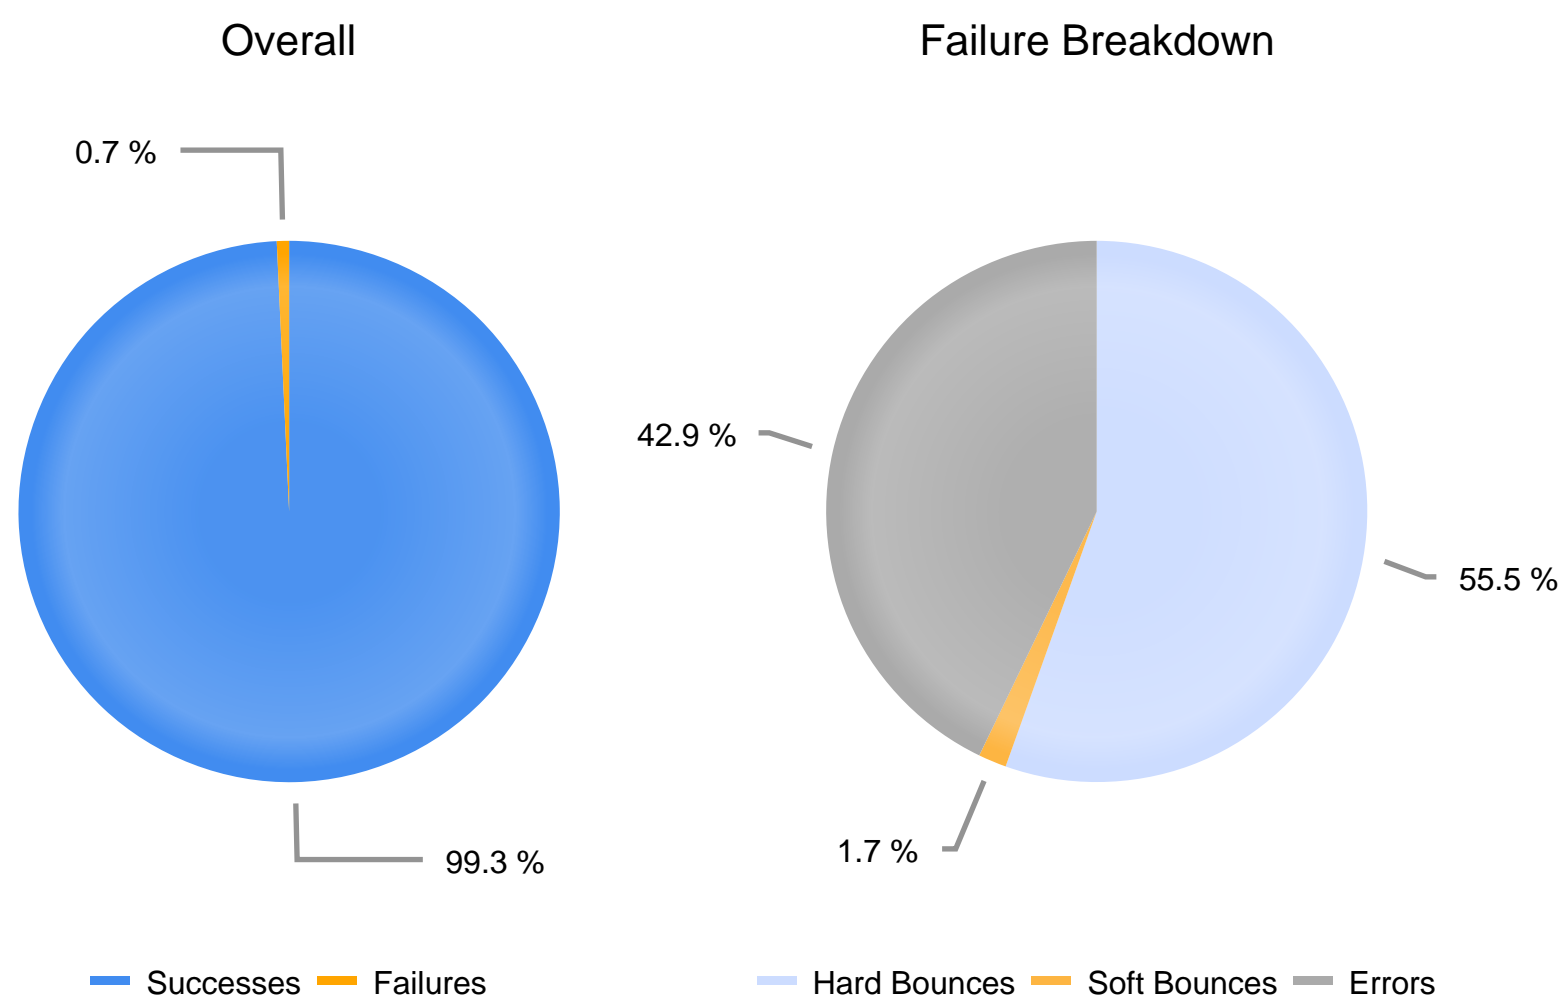

Unique Conversions

Mailing Details

Name: [CLAS message from new dean](#)
Subject: A message from Dean Hartwell
From: "College of Liberal Arts and Sciences" & ...
Segment: CLAS Message from new dean
Sent: 8/24/2018 9:00:55 AM
Completed: 8/28/2018 9:34:00 PM
Type: list
Report Group: CLAS message from new dean
Engagement: 0.3115
Delivered: **99.3%**
Complaints: **0.04%**

Delivery

Total recipients :32605 100%
Successfully sent :32367 99.3%
Soft bounces : 4 0%
Hard bounces : 132 0.4%
Remaining recipients : 0 0%
Errors : 102 0.3%

Hits

Unique Opens :6934 21.4%
Total Opens : 9950
Unique Clicks : 306 0.9%
Total Clicks : 384
Click-to-Open Rate : 4.41%

Actions

Shares : 0
Impressions : 0
Forwards : 1209
Unsubscribes : 96
Complaints : 14

Delivery

Hits

Actions

Reading Environment

Opens By Browser

	Unique Opens	Opens
Mobile Safari UIWebView	2804	3525
Google Mail	1630	2402
Unknown	676	982
Chrome	490	636
Apple Mail	424	634
Android WebView	253	338
Internet Explorer	177	243
Outlook	151	210
Firefox	138	168
Safari	138	191
Edge	97	112
Yahoo Mail	67	113
Office	51	235
Unknown	48	48
Thunderbird	23	55
AOL Desktop	13	14
Windows Live Mail	10	25
Samsung Browser	6	6
BlackBerry	2	3
Lua HTTP client cosocket driver	2	2
Firefox for iOS	2	4
Android	1	1
python-requests	1	1
AOL Shield	1	1
Google App	1	1
Total	7206	9950

Opens By Platform

	Unique Opens	Opens
unknown	2428	3605
iPhone	2403	2960
Windows	906	1392
iPad	483	644
macOS	444	633
Android	276	363
MacOSX	164	240
Unknown	48	48
Linux	11	40
ChromeOS	9	9
Win10	5	5
Win8.1	5	5
iPod Touch	2	2
RIM OS	2	3
WinRT8.1	1	1
Total	7187	9950

Email Clients

Client Platforms

Clickthrough URLs