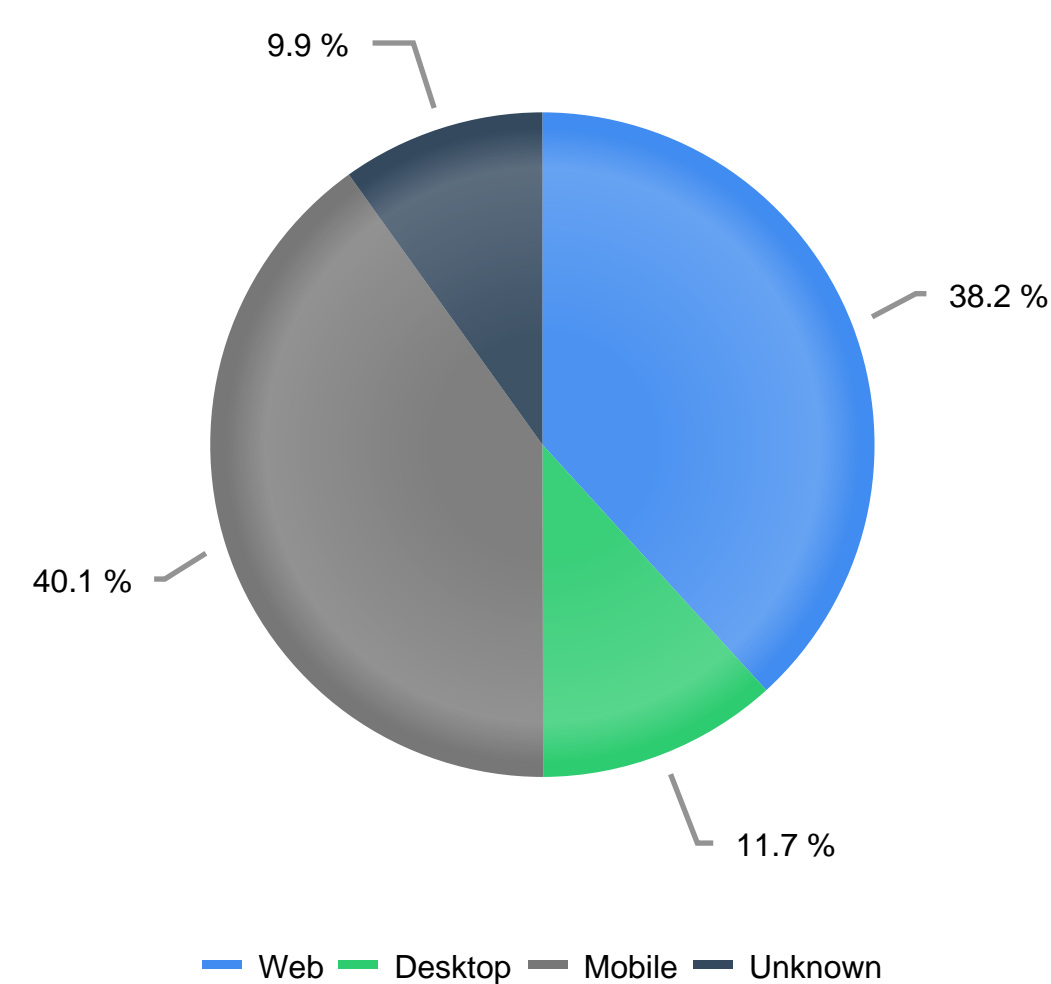

Reading Environment

Opens By Browser

	Unique Opens	Opens
Mobile Safari UIWebView	2804	3525
Google Mail	1630	2402
Unknown	676	982
Chrome	490	636
Apple Mail	424	634
Android WebView	253	338
Internet Explorer	177	243
Outlook	151	210
Firefox	138	168
Safari	138	191
Edge	97	112
Yahoo Mail	67	113
Office	51	235
Unknown	48	48
Thunderbird	23	55
AOL Desktop	13	14
Windows Live Mail	10	25
Samsung Browser	6	6
BlackBerry	2	3
Lua HTTP client cosocket driver	2	2
Firefox for iOS	2	4
Android	1	1
python-requests	1	1
AOL Shield	1	1
Google App	1	1
Total	7206	9950

Opens By Platform

	Unique Opens	Opens
unknown	2428	3605
iPhone	2403	2960
Windows	906	1392
iPad	483	644
macOS	444	633
Android	276	363
MacOSX	164	240
Unknown	48	48
Linux	11	40
ChromeOS	9	9
Win10	5	5
Win8.1	5	5
iPod Touch	2	2
RIM OS	2	3
WinRT8.1	1	1
Total	7187	9950