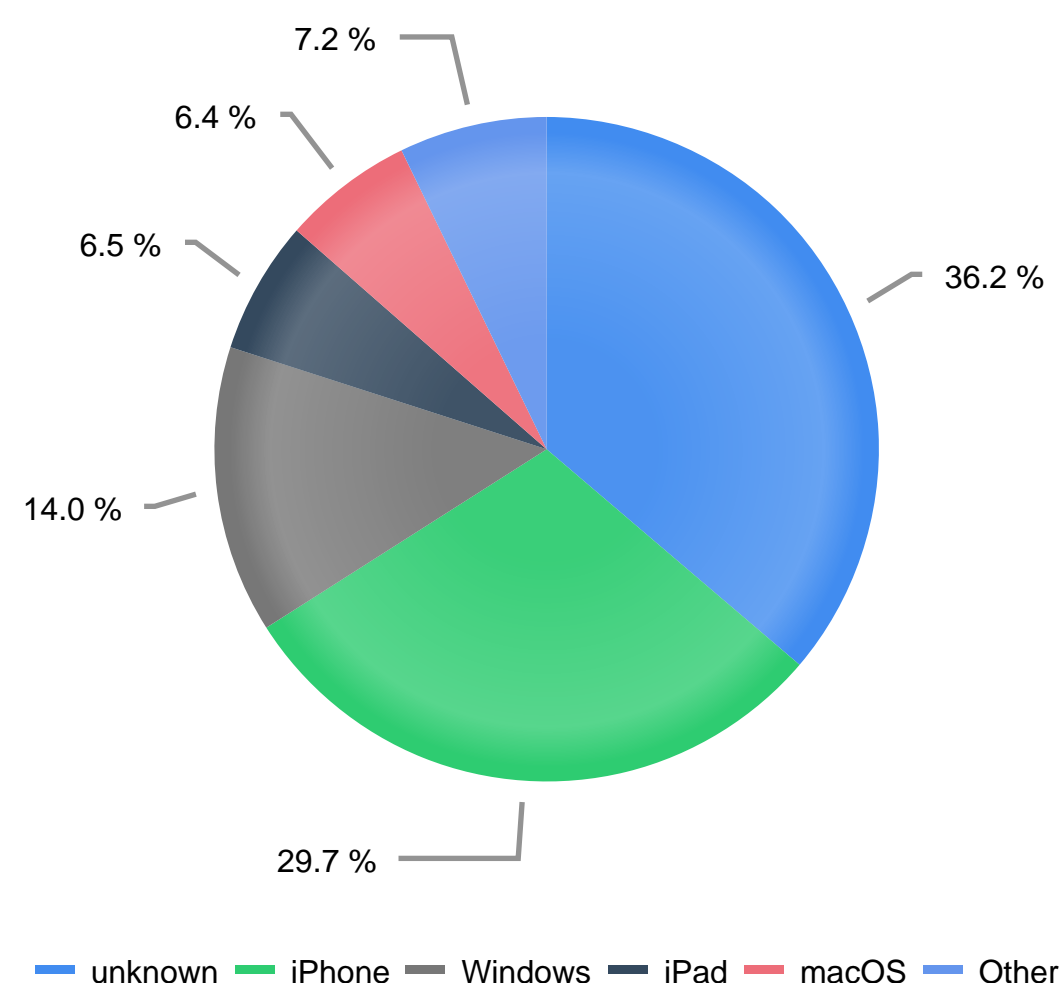

Client Platforms

Clickthrough URLs

URL	URL Name	Unique	Total
https://alumni.wayne.edu/connect/update	https://alumni.wayne.edu/connect/update	231	252
https://www.facebook.com/WayneStateCLAS	https://www.facebook.com/WayneStateCLAS	19	20
https://clas.wayne.edu	https://clas.wayne.edu	19	21
https://giving.wayne.edu/donate/clas	https://giving.wayne.edu/donate/clas	15	18
https://150.wayne.edu/	https://150.wayne.edu/	11	12
https://www.instagram.com/waynestateclas/	https://www.instagram.com/waynestateclas/	9	11
http://editor.ne16.com/vo/?FileID=83718344-e158-4bc0-8318-d2fc71df906&m=[members__memberidguid_]&MailID=[outmail.messageid]&listid=[lists__listid_]&RecipientID=[lvrActiveRecips.RecipientID]	Online Version from text	9	10
http://editor.ne16.com/vo/?FileID=83718344-e158-4bc0-8318-d2fc71df906&m=[members__memberidguid_]&MailID=[outmail.messageid]&listid=[lists__listid_]&RecipientID=[lvrActiveRecips.RecipientID]	Online Version	8	9
https://twitter.com/waynestateclas	https://twitter.com/waynestateclas	7	8
https://wayne.edu/	https://wayne.edu/	5	6
http://www.delivra.com/poweredby/	http://www.delivra.com/poweredby/	5	6
http://clas.wayne.edu	http://clas.wayne.edu	4	5
http://editor.ne16.com/vo/Forward.aspx?FileID=83718344-e158-4bc0-8318-d2fc71df906&m=[MemberIDGUID_]&messageid=[outmail.messageid]&ListID=[merge_lists__listid_]	http://editor.ne16.com/vo/Forward.aspx?FileID=83718344-e158-4bc0-8318-d2fc71df906&m=[MemberIDGUID_]&messageid=[outmail.messageid]&ListID=[merge_lists__listid_]	3	5
http://alumni.wayne.edu	http://alumni.wayne.edu	1	1

[View Clickthrough Heatmap](#)